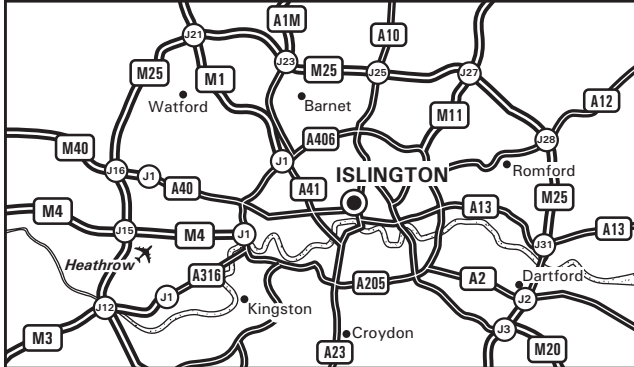

Shepherd

Shepherd Construction Ltd
210 Pentonville Road
Ground Floor West
Kings Cross
London N1 9JY

Tel: 0207 520 7500 - Fax: 0207 833 4982
www.shepherd-construction.co.uk

Underground

The nearest underground station is King's Cross St. Pancras which is served by the Hammersmith & City / Circle / Metropolitan / Northern / Piccadilly & Victoria Lines.

Angel is on the Northern Line.

Train

Our office is located within two miles of all mainline London train stations.

King's Cross is the nearest station.

For further information, timetables and fares, please contact the National Rail Enquiries Office on 08457 48 49 50.

Bus

Routes 30, 73, 205, 214 & 476 all stop on Pentonville Road.

For 24 hour bus information call the London Travel Information Line on 0843 222 1234, or visit www.tfl.gov.uk

Congestion Charging

Our office is situated on the edge of the congestion charging zone.